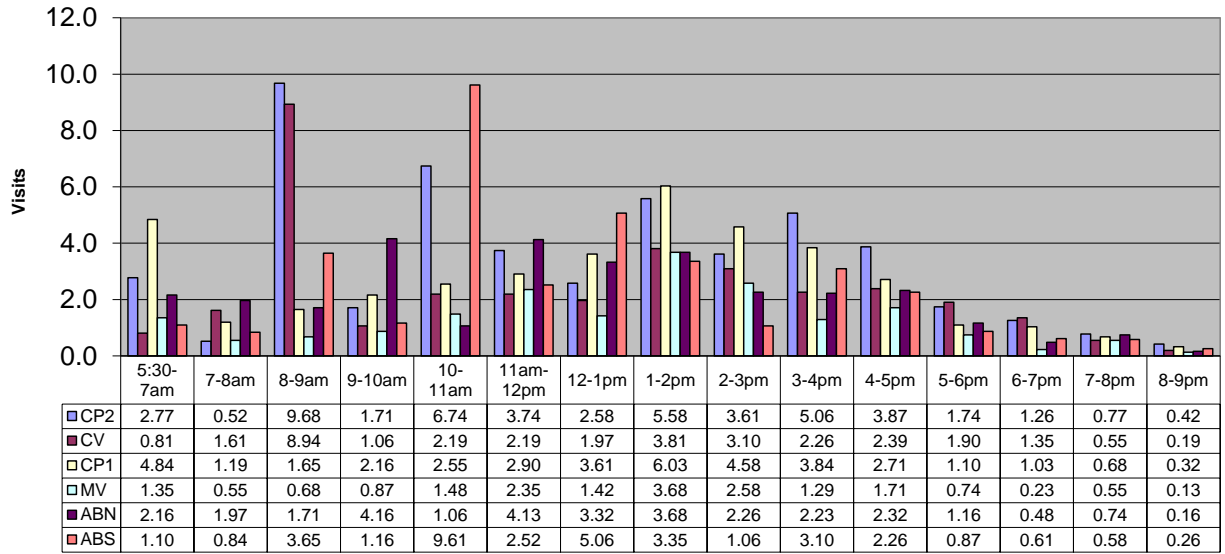

### April 2023- Pool Use by Hour - Major Centers

	LC	CH	DH	EC	CR	SRS	WEST
<b>Total Visits</b>	2894	2499	1810	918	1805	1787	984
<b>Avg Daily</b>	93	81	58	30	58	58	32
<b>Avg Hourly</b>	6.02	5.20	3.77	1.91	3.76	3.72	1

### April 2023 - Satellite Centers - Pool Use by Hour

### Visits By Hour

	ABN	ABS	CP1	CP2	CV	MV
Total Visits	978	1117	1215	1552	1064	608
Avg Visits Per Day	31.55	36.03	39.19	50.06	34.32	19.61
Avg Visits Per Hour	2.04	2.32	2.53	3.23	2.21	1.27