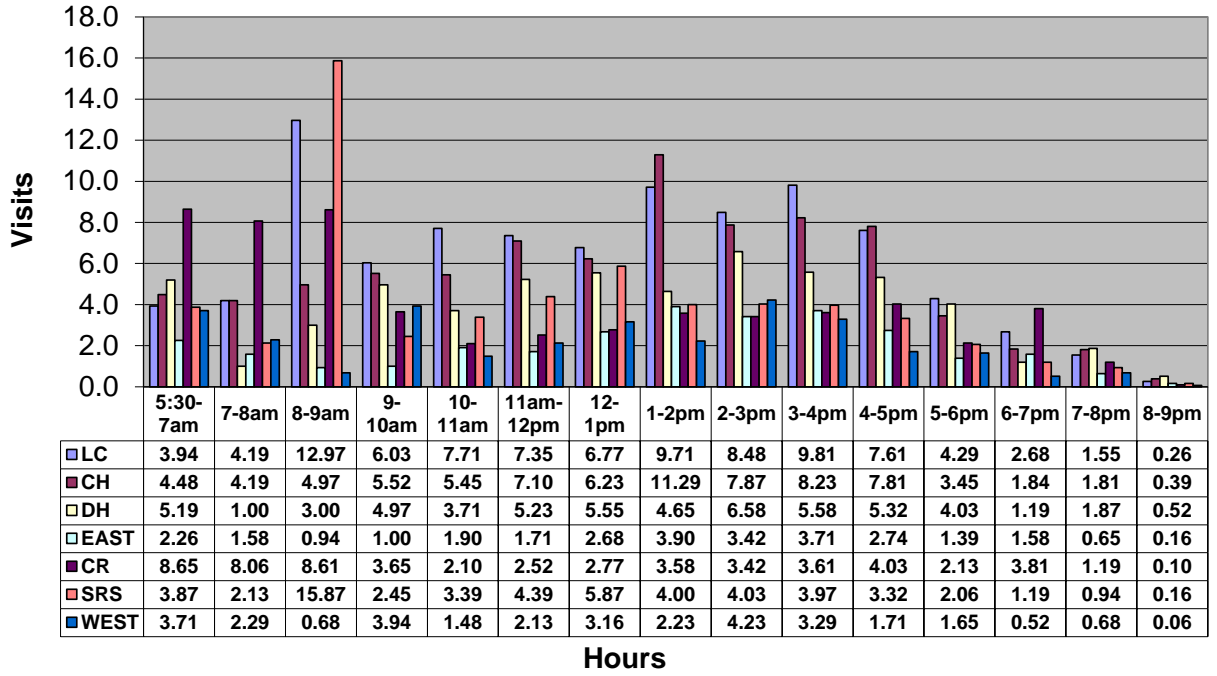

### April 2023- Pool Use by Hour - Major Centers

	LC	CH	DH	EC	CR	SRS	WEST
<b>Total Visits</b>	2894	2499	1810	918	1805	1787	984
<b>Avg Daily</b>	93	81	58	30	58	58	32
<b>Avg Hourly</b>	6.02	5.20	3.77	1.91	3.76	3.72	1

### April 2023 - Satellite Centers - Pool Use by Hour

### Visits By Hour

	ABN	ABS	CP1	CP2	CV	MV
Total Visits	978	1117	1215	1552	1064	608
Avg Visits Per Day	31.55	36.03	39.19	50.06	34.32	19.61
Avg Visits Per Hour	2.04	2.32	2.53	3.23	2.21	1.27